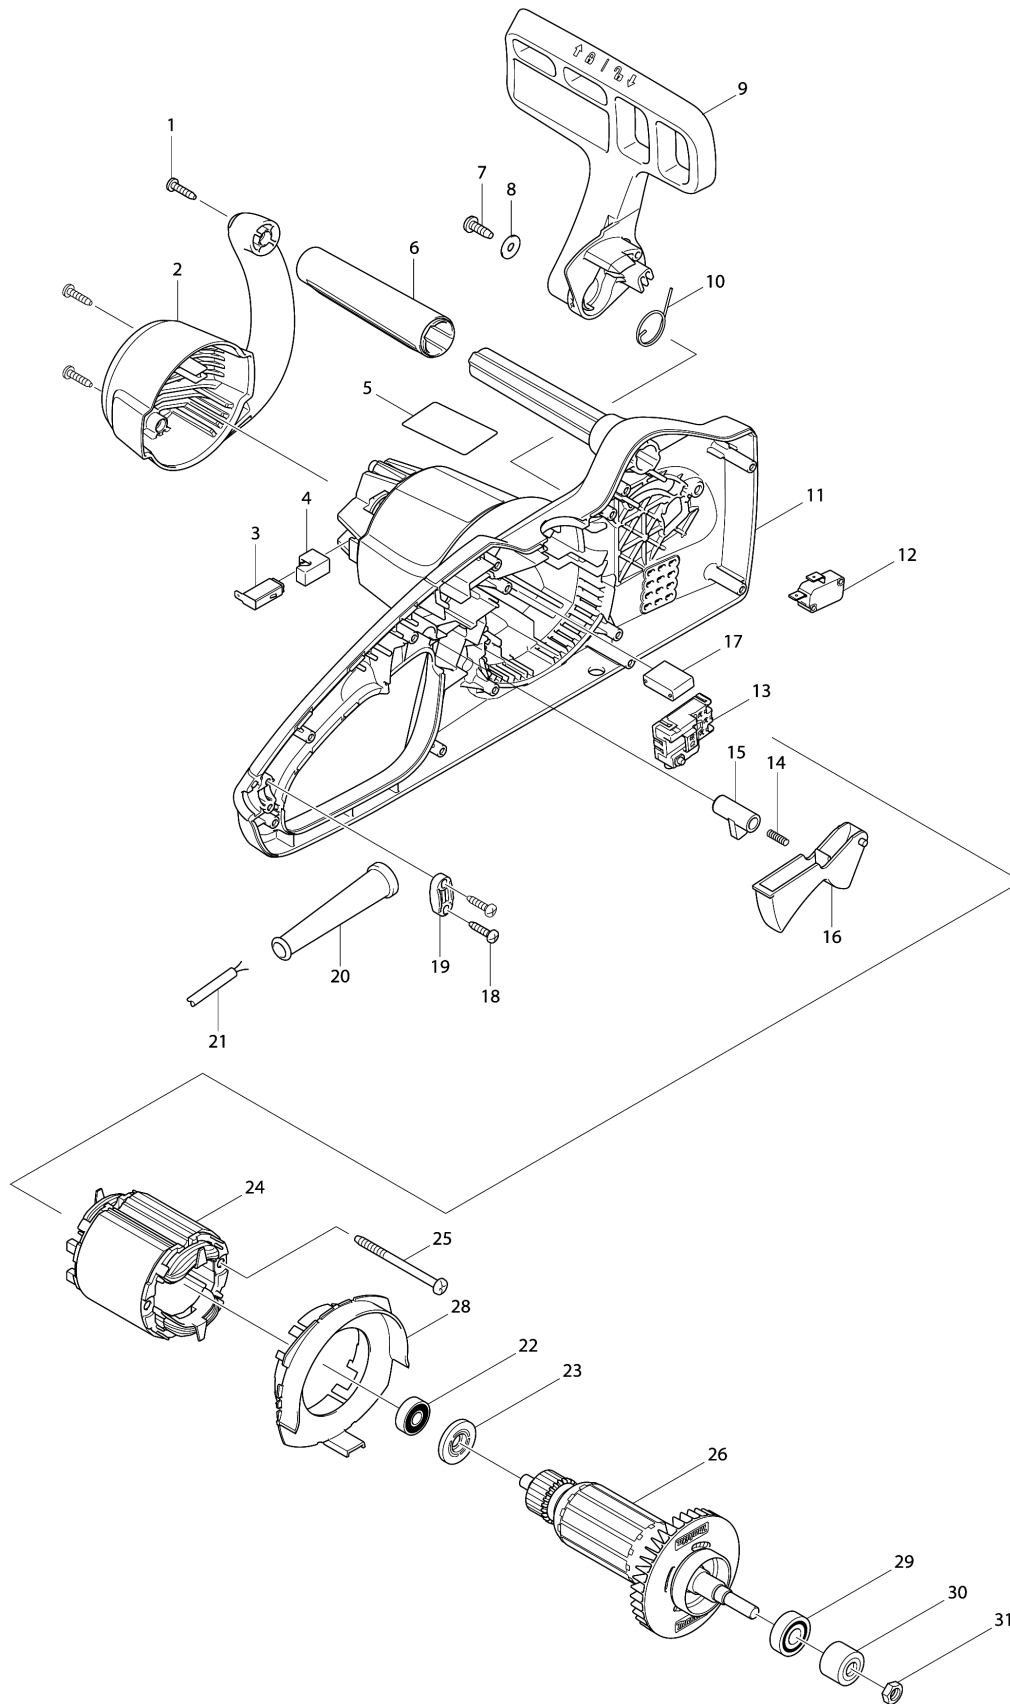

Model No. UC3541A 350MM ELECTRIC CHAIN SAW